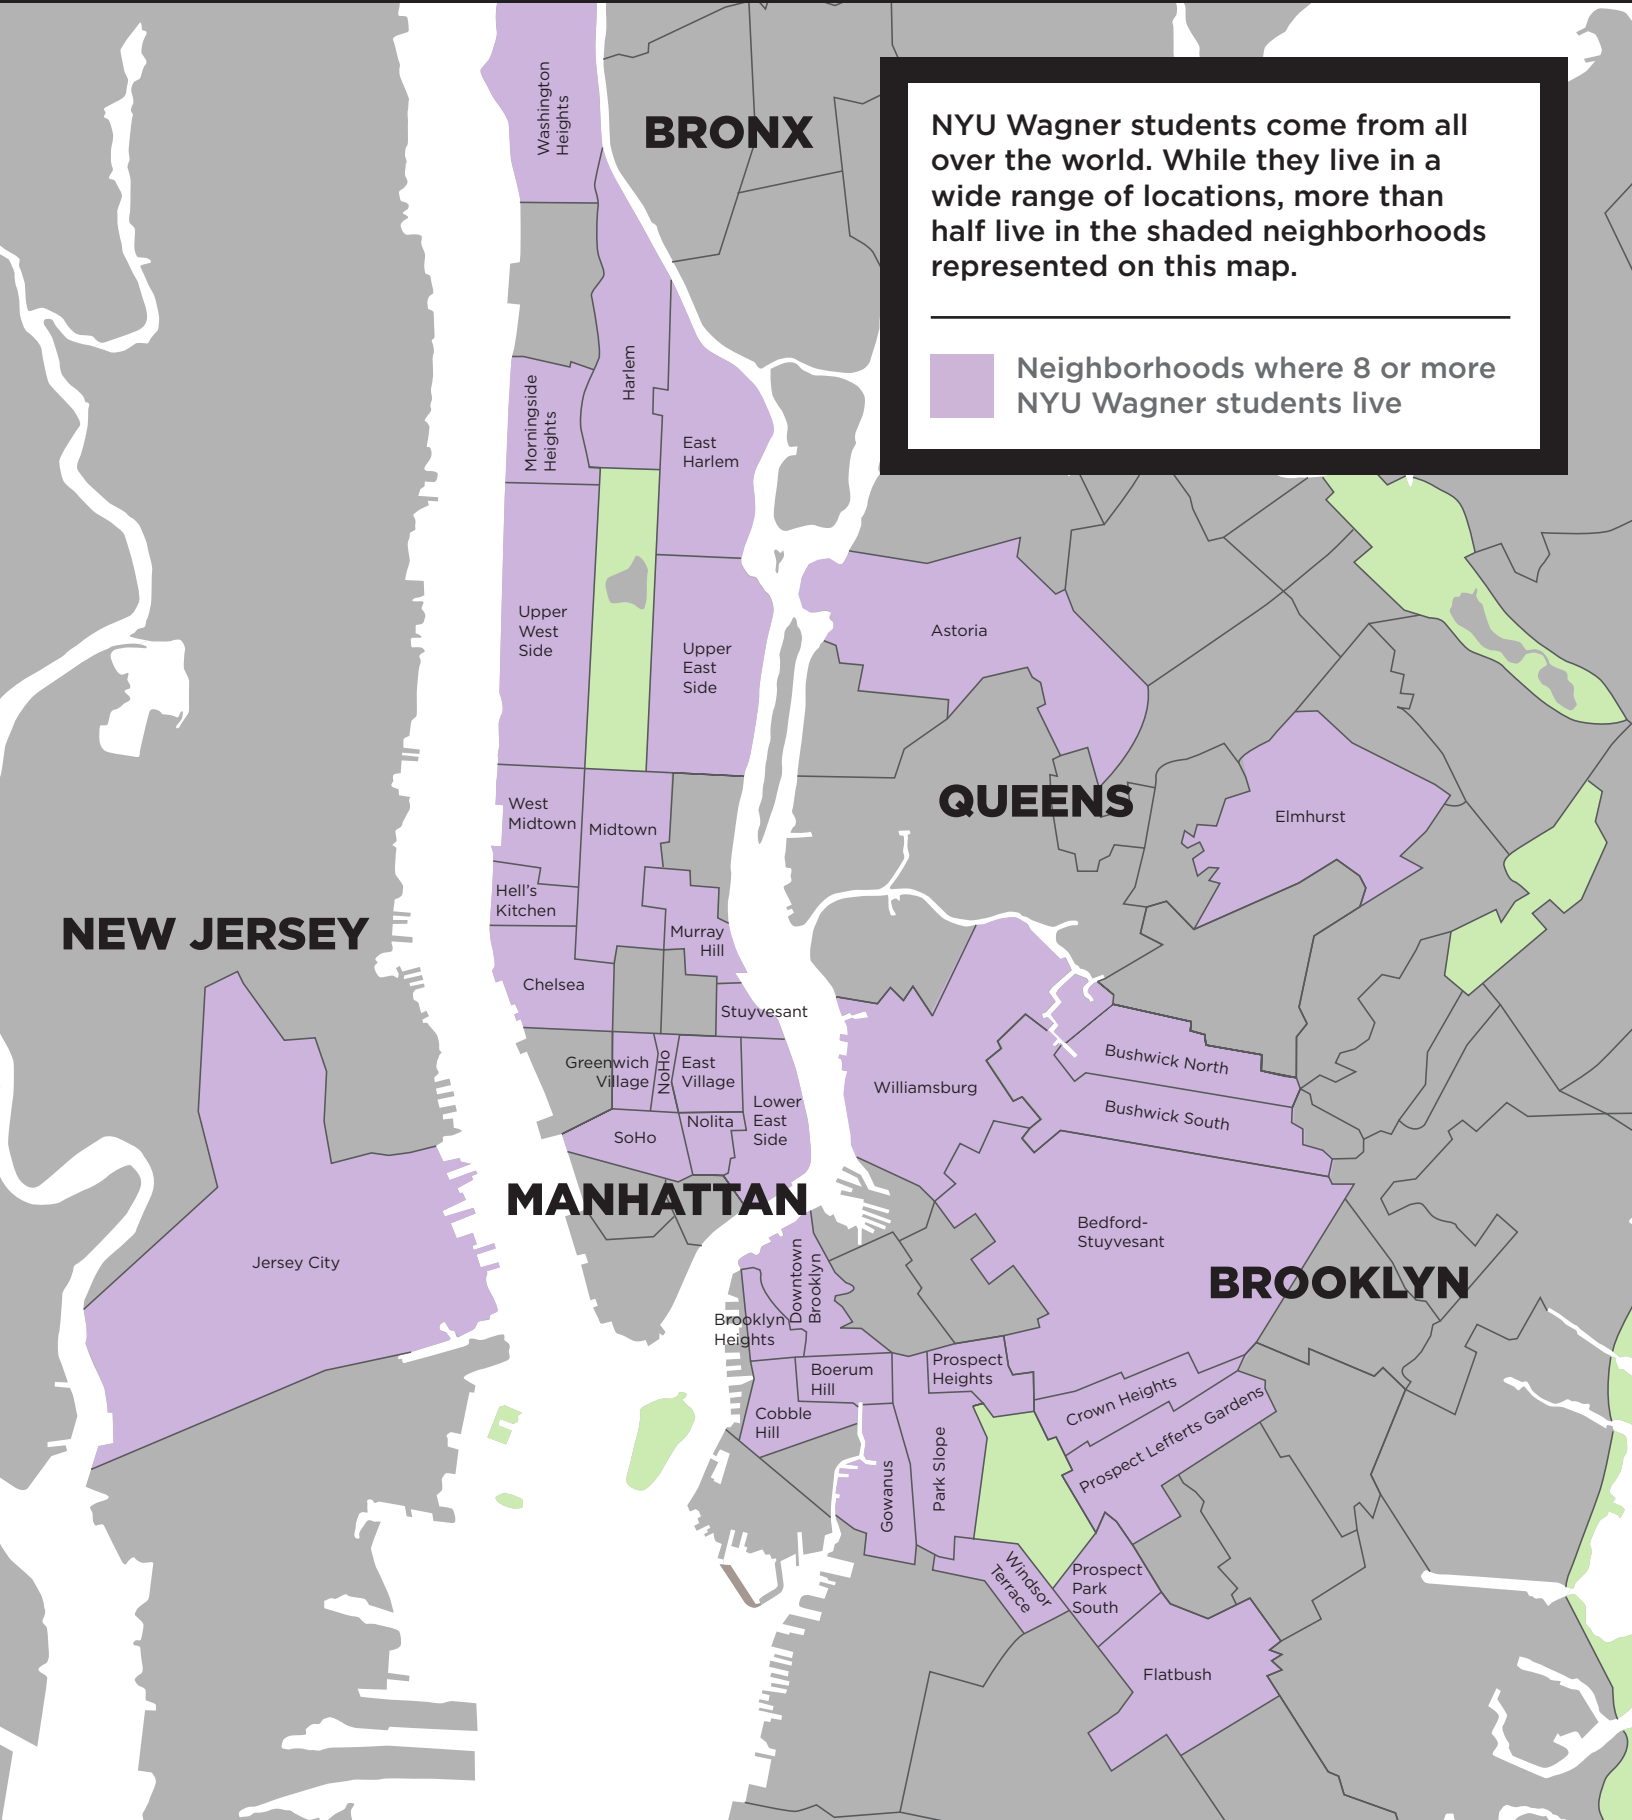

NY METRO NEIGHBORHOOD MAP:

Where Most NYU Wagner Students Live

NYU | WAGNER

NYU Wagner students come from all over the world. While they live in a wide range of locations, more than half live in the shaded neighborhoods represented on this map.

 Neighborhoods where 8 or more NYU Wagner students live