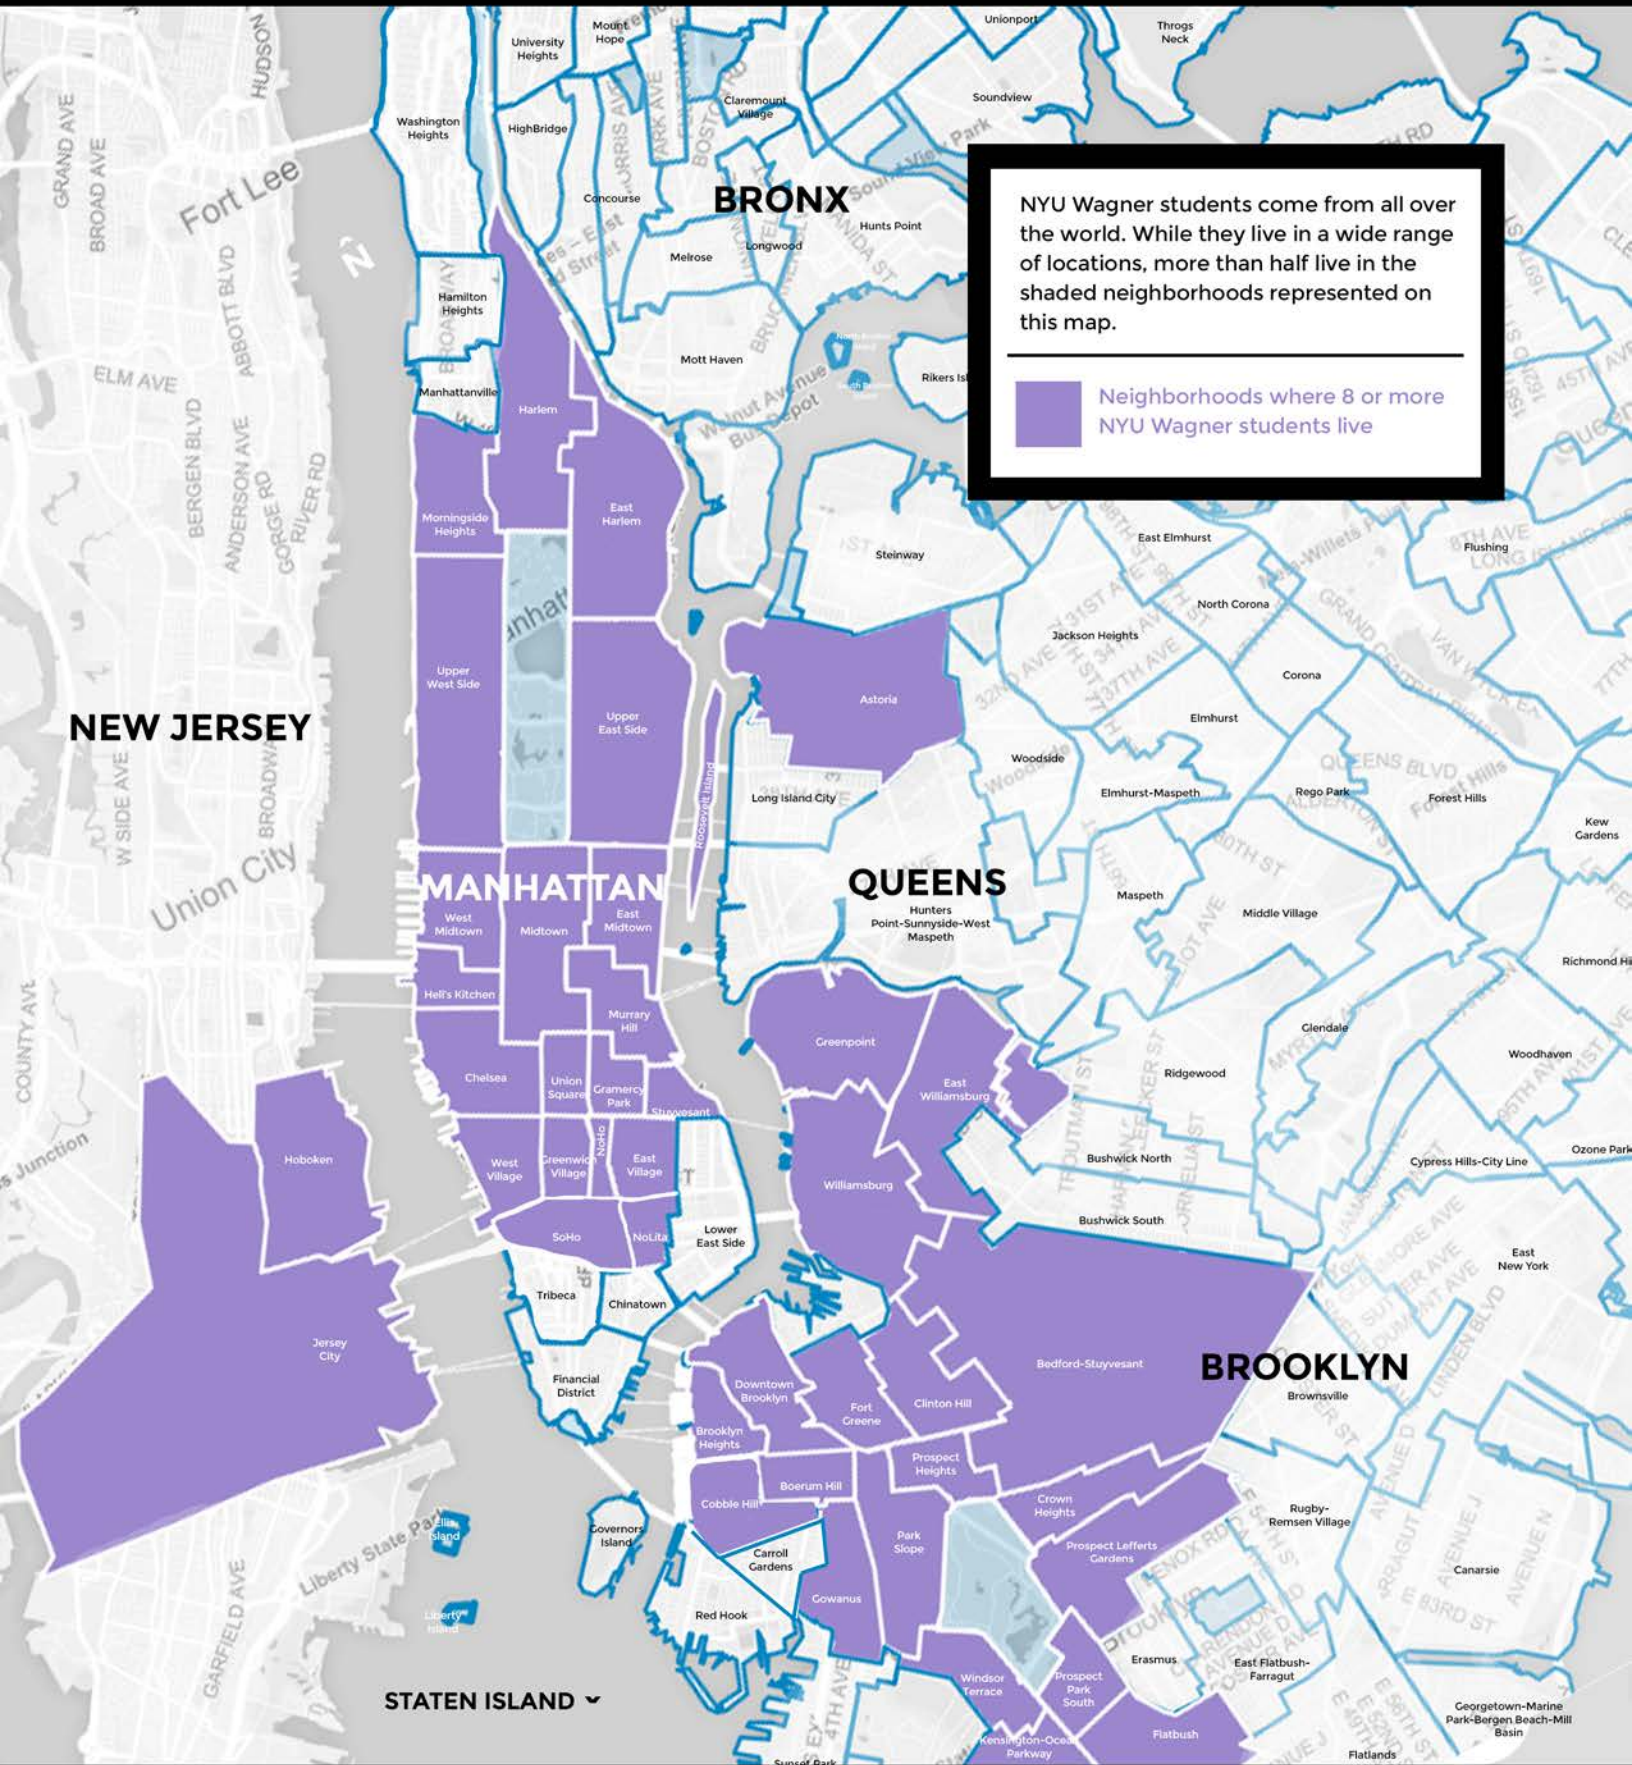

# NY METRO NEIGHBORHOOD MAP: Where Most NYU Wagner Students Live

NYU Wagner students come from all over the world. While they live in a wide range of locations, more than half live in the shaded neighborhoods represented on this map.

Neighborhoods where 8 or more NYU Wagner students live